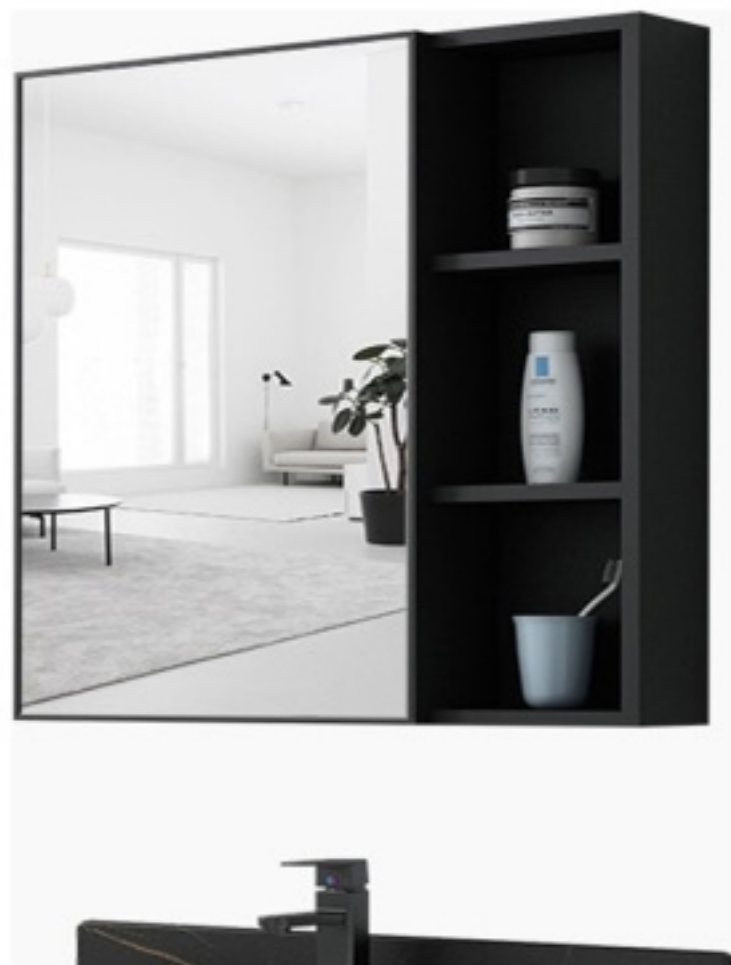

Gul-70-u8

G70-D18-H70

MDF

75$